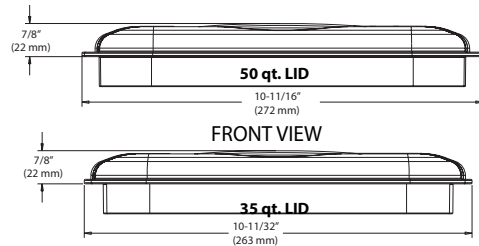

Polymer Lids for 35 and 50 qt. Waste Containers

PRODUCT	DESCRIPTION	FINISH	SLP
RV-35-LID-1	35 qt. Waste Container Lid	White	$18.70
RV-35-LID-12-1	35 qt. Waste Container Lid	Champagne	$22.05
RV-35-LID-17-1	35 qt. Waste Container Lid	Metallic Silver	$21.00
RV-35-LID-18-1	35 qt. Waste Container Lid	Black	$21.00
RV-35-LID-G-1	35 qt. Waste Container Lid	Green	$21.00
RV-35-LID-13-1	35 qt. Waste Container Lid	Orion Gray	$20.60
RV-50-LID-1	50 qt. Waste Container Lid	White	$20.15
RV-50-LID-12-1	50 qt. Waste Container Lid	Champagne	$25.10
RV-50-LID-17-1	50 qt. Waste Container Lid	Metallic Silver	$22.60
RV-50-LID-G-1	50 qt. Waste Container Lid	Green	$22.60
RV-50-LID-13-1	50 qt. Waste Container Lid	Orion Gray	$22.05
RV-50-LID-18-1	35 qt. Waste Container Lid	Black	$20.60