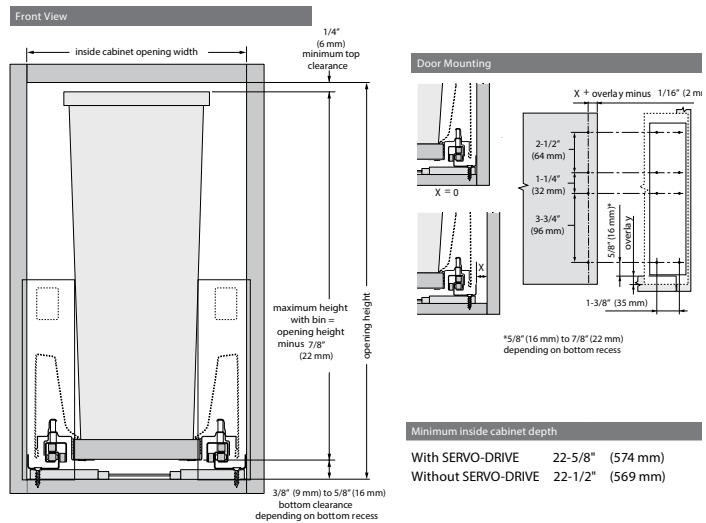

TWCS-18DM-2

TANDEMBOX Bottom Mount Waste Container Pullouts w/ BLUMOTION Soft-Close

PRODUCT	DESCRIPTION	DIMS	MCO	Inset	BC	FINISH	SLP
TWCSC-15DM-1	Single 35 qt.	12-1/2" (318 mm) W x 22-1/2" (569 mm) D x 19" (483 mm) H	12" (305 mm)	12-3/4" (324 mm)	B15	White	$531.70
TWCSC-1550DM-1	Single 50 qt.	12-1/2" (318 mm) W x 22-1/2" (569 mm) D x 23" (584 mm) H	12" (305 mm)	12-3/4" (324 mm)	FHB15	White	$535.65
TWCSC-18DM-2	Double 35 qt.	15-1/2" (394 mm) W x 22-1/2" (569 mm) D x 19" (483 mm) H	15" (381 mm)	15-3/4" (400 mm)	B18	White	$546.65
TWCSC-21DM-2	Double 35 qt.	18-1/2" (470 mm) W x 22-1/2" (569 mm) D x 19" (483 mm) H	18" (457 mm)	18-3/4" (476 mm)	B21	White	$558.70
TWCSC-1850DM-2	Double 50 qt.	15-1/2" (394 mm) W x 22-1/2" (569 mm) D x 23" (584 mm) H	15" (381 mm)	15-3/4" (400 mm)	FHB18	White	$554.65
TWCSC-2150DM-2	Double 50 qt.	18-1/2" (470 mm) W x 22-1/2" (569 mm) D x 23" (584 mm) H	18" (457 mm)	18-3/4" (476 mm)	FHB21	White	$569.40

TANDEMBOX Bottom Mount Electric Assist Waste Container Pullouts w/ Soft-Close and SERVO-DRIVE

PRODUCT	DESCRIPTION	DIMS	MCO	Inset	BC	FINISH	SLP
TWCSD-15DM-1	Single 35 qt.	12-1/2" (318 mm) W x 22-5/8" (574 mm) D x 19" (483 mm) H	12" (305 mm)	12-3/4" (324 mm)	B15	White	$1,052.25
TWCSD-1550DM-1	Single 50 qt.	12-1/2" (318 mm) W x 22-5/8" (574 mm) D x 23" (584 mm) H	12" (305 mm)	12-3/4" (324 mm)	FHB15	White	$1,061.40
TWCSD-18DM-2	Double 35 qt.	15-1/2" (394 mm) W x 22-5/8" (574 mm) D x 19" (483 mm) H	15" (381 mm)	15-3/4" (400 mm)	B18	White	$1,072.15
TWCSD-21DM-2	Double 35 qt.	18-1/2" (470 mm) W x 22-5/8" (574 mm) D x 19" (483 mm) H	18" (457 mm)	18-3/4" (476 mm)	B21	White	$1,087.20
TWCSD-1850DM-2	Double 50 qt.	15-1/2" (394 mm) W x 22-5/8" (574 mm) D x 23" (584 mm) H	15" (381 mm)	15-3/4" (400 mm)	FHB18	White	$1,080.70
TWCSD-2150DM-2	Double 50 qt.	18-1/2" (470 mm) W x 22-5/8" (574 mm) D x 23" (584 mm) H	18" (457 mm)	18-3/4" (476 mm)	FHB21	White	$1,095.45