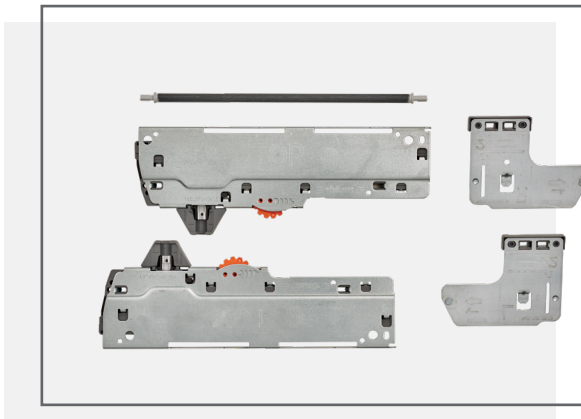

TIP-ON Kit

4WC-TOKIT-18

TOKIT Series

- Designed for all standard depth waste containers, 4FSCO Series, and 5LB LEGRABOX Series
- 4-dimensional adjustment ensures precise gap layout
- Open with a touch of a finger
- Adjustment wheel allows a tool-free integrated depth adjustment
- Front gap of just 2.5 mm
- Extensive trigger range is ensured at all times

MOVENTO TIP-ON Kit for 4WCSC Series

PRODUCT	DESCRIPTION	DIMS	SLP
4WC-TOKIT-12	12" 4WCSC TIP-ON Kit	3-1/2" (89 mm) W x 9" (229 mm) D x 1-3/4"(44 mm) H	$66.70
4WC-TOKIT-15	15" 4WCSC TIP-ON Kit	3-1/2" (89 mm) W x 9" (229 mm) D x 1-3/4"(44 mm) H	$66.70
4WC-TOKIT-18	18" 4WCSC TIP-ON Kit	3-1/2" (89 mm) W x 9" (229 mm) D x 1-3/4"(44 mm) H	$66.70

MOVENTO TIP-ON Kit for 5LB Series

5LB-TOKIT-12	12" LEGRABOX TIP-ON Kit	3-1/2" (89 mm) W x 9" (229 mm) D x 1-3/4"(44 mm) H	$66.70
5LB-TOKIT-15	15" LEGRABOX TIP-ON Kit	3-1/2" (89 mm) W x 9" (229 mm) D x 1-3/4"(44 mm) H	$66.70
5LB-TOKIT-18	18" LEGRABOX TIP-ON Kit	3-1/2" (89 mm) W x 9" (229 mm) D x 1-3/4"(44 mm) H	$66.70