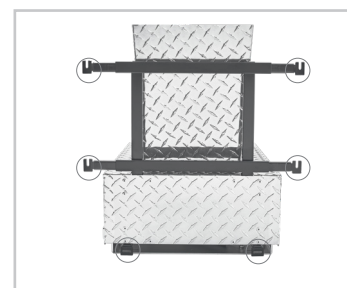

6-point door mounting

*height w/ 74 qt. container, **height w/ 35 qt. containers, ***height w/ 50 qt. containers

Monster Aluminum Diamond Plate Single Chassis w/Rev-A-Motion® Slides - No Container							
PRODUCT	DESCRIPTION	DIMS	MCO	CAB	FINISH	SLP	
5159-21DM-1DP	Single Chassis	16-3/4" (426 mm) W x 22-3/4" (577 mm) D x 25-1/2" (646 mm) H*	17" (432 mm)	FHB21	Alum	$696.00	
Monster Aluminum Diamond Plate Single Waste Container - No Chassis							
51-70-1DP	Single 74 qt.	11-5/8" (295 mm) W x 20-7/8" (530 mm) D x 24" (610 mm) H			Alum	$449.50	
Monster Aluminum Diamond Plate Double Chassis w/Rev-A-Motion® Slides - No Container							
5159-21DM-2DP	Double Chassis	16-3/4" (426 mm) W x 22-3/4" (577 mm) D x 20-3/8" (517 mm) H** 24-1/4" (616 mm) H***	17" (432 mm)	B21	White	$725.00	
Monster Aluminum Diamond Plate Double Waste Containers w/ (2) Lids - No Chassis							
51-35-211	Double 35 qt.	14-1/4" (361 mm) W x 10-1/2" (266 mm) D x 17-7/8" (453 mm) H	14-3/4" (375 mm)	B21	White	$34.80	
51-35-217	Double 35 qt.	14-1/4" (361 mm) W x 10-1/2" (266 mm) D x 17-7/8" (453 mm) H	14-3/4" (375 mm)	B21	Silver	$34.80	
51-35-218	Double 35 qt.	14-1/4" (361 mm) W x 10-1/2" (266 mm) D x 17-7/8" (453 mm) H	14-3/4" (375 mm)	B21	Black	$34.80	
51-50-211	Double 50 qt.	14-3/4" (375 mm) W x 10-11/16" (271 mm) D x 21-3/4" (553 mm) H	14-3/4" (375 mm)	FHB21	White	$43.50	
51-50-217	Double 50 qt.	14-3/4" (375 mm) W x 10-11/16" (271 mm) D x 21-3/4" (553 mm) H	14-3/4" (375 mm)	FHB21	Silver	$43.50	
51-50-218	Double 50 qt.	14-3/4" (375 mm) W x 10-11/16" (271 mm) D x 21-3/4" (553 mm) H	14-3/4" (375 mm)	FHB21	Black	$43.50