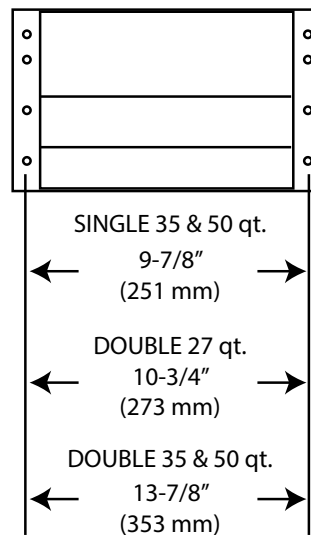

HOLE SPREAD DIMENSIONS

** select "WH" for white, "OG" for orion gray, "BK" for black, "GR" for green

Aluminum Bottom Mount Waste Container Pullouts w/ Soft-Close

PRODUCT	DESCRIPTION	DIMS	MCO	CAB	FINISH	SLP
5349-15DM-1	Single 35 qt.	10-3/4" (273 mm) W x 21-15/16" (557 mm) D x 19-1/4" (489 mm) H	11" (279 mm)	B15	White/Alum	$355.55
5349-15DM18-1	Single 35 qt.	10-13/16" (275 mm) W x 18" (457 mm) D x 19-5/16" (491 mm) H	11" (279 mm)	B15	White/Alum	$348.85
5349-15DM-117	Single 35 qt.	10-3/4" (273 mm) W x 21-15/16" (557 mm) D x 19-1/4" (489 mm) H	11" (279 mm)	B15	Silver/Alum	$400.20
5349-15DM18-117	Single 35 qt.	10-13/16" (275 mm) W x 18" (457 mm) D x 19-5/16" (491 mm) H	11" (279 mm)	B15	Silver/Alum	$400.20
5349-1550DM-1	Single 50 qt.	10-3/4" (273 mm) W x 21-15/16" (557 mm) D x 23-1/8" (588 mm) H	11" (279 mm)	FHB15	White/Alum	$383.95
5349-1550DM-117	Single 50 qt.	10-3/4" (273 mm) W x 21-15/16" (557 mm) D x 23-1/8" (588 mm) H	11" (279 mm)	FHB15	Silver/Alum	$400.50
5349-1527DM-2	Double 27 qt.	11-11/16" (297 mm) W x 22-1/4" (565 mm) D x 18-15/16" (481 mm) H	12" (305 mm)	B15	White/Alum	$359.00
5349-1527DM-217	Double 27 qt.	11-11/16" (297 mm) W x 22-1/4" (565 mm) D x 18-15/16" (481 mm) H	12" (305 mm)	B15	Silver/Alum	$417.90
5349-18DM-2	Double 35 qt.	14-13/16" (376 mm) W x 21-7/8" (556 mm) D x 19-1/4" (489 mm) H	15" (381 mm)	B18	White/Alum	$383.95
5349-18DM-217	Double 35 qt.	14-13/16" (376 mm) W x 22-1/8" (562 mm) D x 19-1/4" (489 mm) H	15" (381 mm)	B18	Silver/Alum	$436.90
5349-2150DM-2	Double 50 qt.	14-13/16" (376 mm) W x 22-1/8" (562 mm) D x 22-15/16" (583 mm) H	15" (381 mm)	FHB18	White/Alum	$416.15
5349-2150DM-217	Double 50 qt.	14-13/16" (376 mm) W x 22-1/8" (562 mm) D x 22-15/16" (583 mm) H	15" (381 mm)	FHB18	Silver/Alum	$461.40

Aluminum Bottom Mount Compost Pullouts w/ Soft-Close

5349-15CK**-1	Single Compo+ Bin	10-13/16" (275 mm) W x 18" (457 mm) D x 19-5/16" (491 mm) H	12" (305 mm)	B15	**/Alum	$435.00
5349-18CK**-2	Compo+ Bin w/one 35 qt. Container	14-13/16" (376 mm) W x 22-3/16" (562 mm) D x 19-1/16" (484 mm) H	15" (381 mm)	B18	**/White/Alum	$507.50

Accessories

5345-DM-KIT-1	Door Mount Extension Brackets				Chrome	$33.65
CP-BAGROLL-1	Replacement Compost Bags (1 Roll, 12 Bags)					$14.50
CP-FILTER-1	Replacement Charcoal Filter (2)					$23.05
CK-1117-**-1	Replacement Compo+ Bin					$71.20