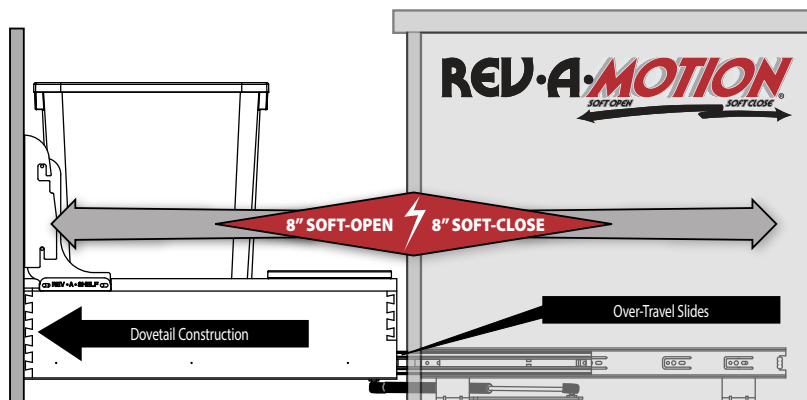

Maple Bottom Mount Waste Container Pullouts w/ Rev-A-Motion®

PRODUCT	DESCRIPTION	DIMS	MCOFL	MCOFF	CAB	FINISH	SLP
4WCBM-15DM-1	Single 35 qt.	12" (305 mm) W x 21-3/4" (553 mm) D x 19-1/4" (489 mm) H	12-3/4" (324 mm)	11-1/2" (293 mm)	B15	Silver/Maple	$369.15
4WCBM-1550DM-1	Single 50 qt.	12" (305 mm) W x 21-3/4" (553 mm) D x 23-3/16" (589 mm) H	12-3/4" (324 mm)	11-1/2" (293 mm)	FHB15	Silver/Maple	$377.60
4WCBM-2430DM-2	Double 30 qt.	20-1/4" (515 mm) W x 21-3/4" (553 mm) D x 19-1/4" (489 mm) H	20-1/2" (520 mm)	20-1/2" (520 mm)	B24	Silver/Maple	$467.20
4WCBM-18DM-2	Double 35 qt.	14-1/4" (362 mm) W x 21-3/4" (553 mm) D x 19-1/4" (489 mm) H	14-1/2" (368 mm)	14-1/2" (368 mm)	B18	Silver/Maple	$388.60
4WCBM-2150DM-2	Double 50 qt.	17-1/4" (438 mm) W x 21-3/4" (553 mm) D x 23-3/16" (589 mm) H	17-1/2" (445 mm)	17-1/2" (445 mm)	FHB18	Silver/Maple	$435.15