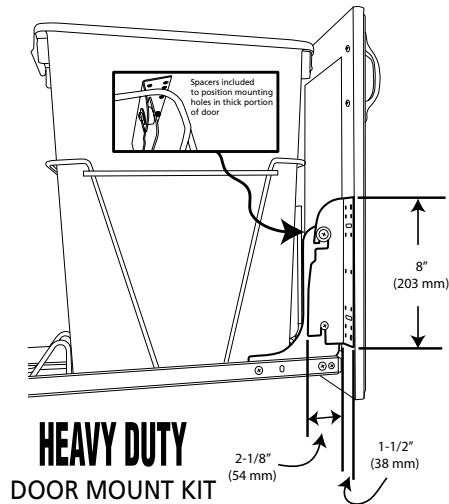

White finish available