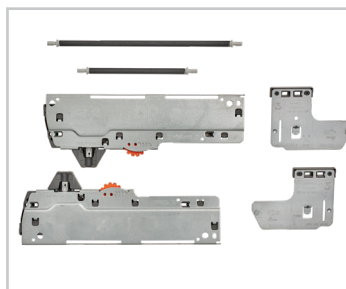

TIP-ON Kit available