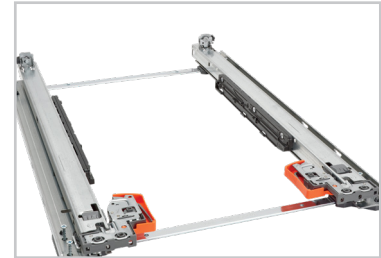

SERVO-DRIVE touch-to-open technology,
(sold separately)

BLUM MOVENTO concealed soft-close slides

Maple dovetail construction

** select "WH" for white, "OG" for orion gray, "BK" for black, "GR" for green

Maple Bottom Mount MOVENTO Waste Container Pullouts w/ BLUMOTION Soft-Close