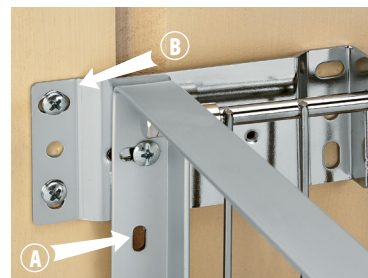

5349-18CKWH-2
Single Compost and Single 35 qt. Waste Container
(White/White/Aluminum Finish Shown)
See pg. 36 for more information